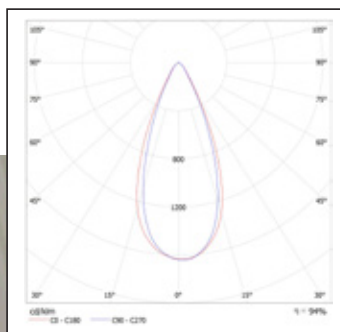

Spacer Plates for Large Cut-Outs	
Code	Description
08170	White Ø 180mm
08171	Satin Ø 180mm
08172	Chrome Ø 180mm

- Used to cover existing ceiling holes Ø70mm - Ø100mm only
- Fixed Downlights only

British Electric Lamps
Looking to the future

Warm White

Cool White

Fixed Downlight

Tilt Downlight

Tool free installation

Press release connectors
Suits cable Ø0.7mm - Ø2.5mm,
Loop in/out terminals for speed of
Installation

¹ Exceeds EU standard of 70 for Lumens Maintenance Ratio
² Exceeds EU standard of Ra 80 for Colour Rendering Index
³ Subject to terms & conditions