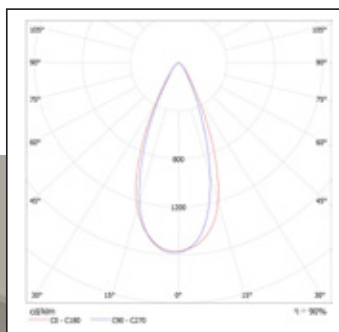

Warm White

Cool White

Fixed Downlight

Tilt Downlight

Tool free installation

Press release connectors
Suits cable Ø0.7mm - Ø2.5mm,
Loop in/out terminals for speed of
Installation

¹ Exceeds EU standard of 70 for Lumens Maintenance Ratio
² Exceeds EU standard of Ra 80 for Colour Rendering Index
³ Subject to terms & conditions