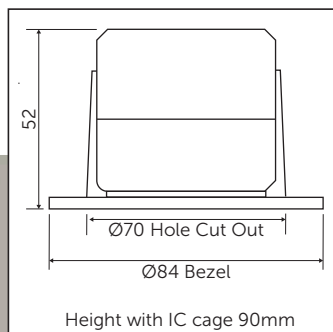

Spacer Plates for Large Cut-Outs	
Code	Description
08170	White Ø 180mm
08171	Satin Ø 180mm
08172	Chrome Ø 180mm

- Used to cover existing ceiling holes Ø70mm - Ø100mm only
- Fixed Downlights only

British Electric Lamps
Looking to the future

Warm White

Cool White

Fixed Downlight

Tilt Downlight

Tool free installation

Press release connectors
Suits cable Ø0.7mm - Ø2.5mm,
Loop in/out terminals for speed of
Installation

¹ Exceeds EU standard of 70 for Lumens Maintenance Ratio
² Exceeds EU standard of Ra 80 for Colour Rendering Index
³ Subject to terms & conditions