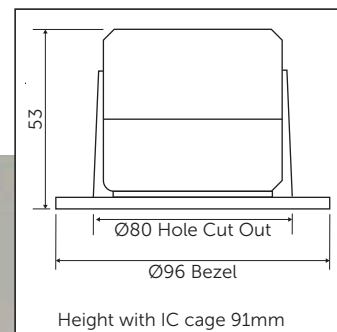

Spacer Plates for Large Cut-Outs	
Code	Description
08170	White Ø 180mm
08171	Satin Ø 180mm
08172	Chrome Ø 180mm

- Used to cover existing ceiling holes Ø70mm - Ø100mm only
- Fixed Downlights only

British Electric Lamps
Looking to the future

Warm White

Cool White

Fixed Downlight

Tilt Downlight

Tool free installation

Press release connectors
Suits cable Ø0.7mm - Ø2.5mm,
Loop in/out terminals for speed of
Installation

¹ Exceeds EU standard of 70 for Lumens Maintenance Ratio
² Exceeds EU standard of Ra 80 for Colour Rendering Index
³ Subject to terms & conditions