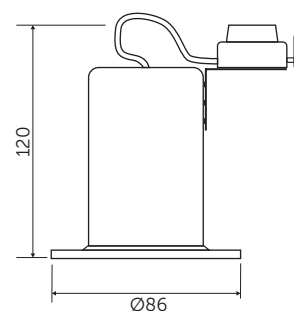

British Electric Lamps
Looking to the future

Firestay

- Fixed / Centre Tilt / Showerlight IP65 Downlights
- 30 / 60 / 90 minutes certified firestay
- Part B / C / E compliant
- MR16/GU10 lamps
- Suitable for 12V or 240V lamps
- Loop in/out terminals for speed of installation
- Die-cast aluminium body
- Twist lock lamp retaining mechanism
- Part L compliant with BELL 7W LED GU10 and 8W LED MR16
- IP65 (Showerlight only)
- L1A / L1B / L2A / L2B Compliant

One fitting to fit all standard type lamps

Simply choose a BELL lamp for the application required

(See page 83)

British Electric Lamps
Looking to the future

Firestay

Technical Specification

Fixed Downlight

Cut-Out: 70mm

Centre Tilt Downlight

Cut-Out: 80mm

Showerlight IP65

Cut-Out: 75mm

Code	V	Description	Finish	Cut Out
08590	12/240	Fixed Downlight	White	70
08591	12/240	Fixed Downlight	Matt White	70
08592	12/240	Fixed Downlight	Satin Nickel	70
08593	12/240	Fixed Downlight	Chrome	70
08594	12/240	Fixed Downlight	Satin Silver	70
08595	12/240	Fixed Downlight	Antique Brass	70
08596	12/240	Fixed Downlight	Brass	70
08583	12/240	Centre Tilt Downlight	White	80
08584	12/240	Centre Tilt Downlight	Matt White	80
08585	12/240	Centre Tilt Downlight	Satin Nickel	80
08586	12/240	Centre Tilt Downlight	Chrome	80
08587	12/240	Centre Tilt Downlight	Satin Silver	80
08588	12/240	Centre Tilt Downlight	Antique Brass	80
08589	12/240	Centre Tilt Downlight	Brass	80
08572	12/240	Showerlight IP65	White	75
08573	12/240	Showerlight IP65	Matt White	75
08574	12/240	Showerlight IP65	Satin Nickel	75
08575	12/240	Showerlight IP65	Chrome	75
08576	12/240	Showerlight IP65	Satin Silver	75
08577	12/240	Showerlight IP65	Antique Brass	75
08578	12/240	Showerlight IP65	Brass	75