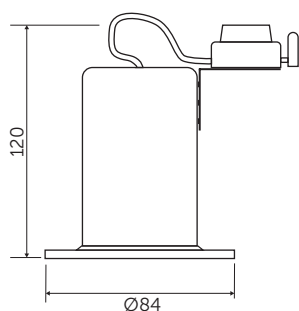

British Electric Lamps
Looking to the future

Firestay

- Fixed / Centre Tilt / Showerlight IP65 Downlights
- 30 / 60 / 90 minutes certified firestay
- Part B / C / E compliant
- MR16/GU10 lamps
- Suitable for 12V or 240V lamps
- Loop in/out terminals for speed of installation
- Die-cast aluminium body
- Twist lock lamp retaining mechanism
- Part L compliant with BELL 7W LED GU10 and 8W LED MR16
- IP65 (Showerlight only)
- L1A / L1B / L2A / L2B Compliant

One fitting to fit all standard type lamps

Simply choose a BELL lamp for the application required

(See page 83)

British Electric Lamps
Looking to the future

Firestay

Technical Specification

Fixed Downlight

Cut-Out: 70mm

Centre Tilt Downlight

Cut-Out: 80mm

Showerlight IP65

Cut-Out: 75mm

Code	V	Description	Finish	Cut Out
08590	12/240	Fixed Downlight	White	70
08591	12/240	Fixed Downlight	Matt White	70
08592	12/240	Fixed Downlight	Satin Nickel	70
08593	12/240	Fixed Downlight	Chrome	70
08594	12/240	Fixed Downlight	Satin Silver	70
08595	12/240	Fixed Downlight	Antique Brass	70
08596	12/240	Fixed Downlight	Brass	70
08583	12/240	Centre Tilt Downlight	White	80
08584	12/240	Centre Tilt Downlight	Matt White	80
08585	12/240	Centre Tilt Downlight	Satin Nickel	80
08586	12/240	Centre Tilt Downlight	Chrome	80
08587	12/240	Centre Tilt Downlight	Satin Silver	80
08588	12/240	Centre Tilt Downlight	Antique Brass	80
08589	12/240	Centre Tilt Downlight	Brass	80
08572	12/240	Showerlight IP65	White	75
08573	12/240	Showerlight IP65	Matt White	75
08574	12/240	Showerlight IP65	Satin Nickel	75
08575	12/240	Showerlight IP65	Chrome	75
08576	12/240	Showerlight IP65	Satin Silver	75
08577	12/240	Showerlight IP65	Antique Brass	75
08578	12/240	Showerlight IP65	Brass	75