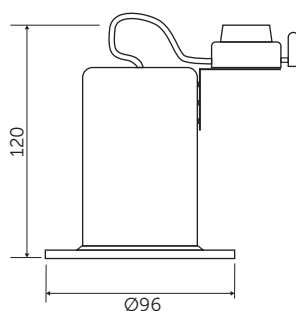

British Electric Lamps
Looking to the future

Firestay

- Fixed / Centre Tilt / Showerlight IP65 Downlights
- 30 / 60 / 90 minutes certified firestay
- Part B / C / E compliant
- MR16/GU10 lamps
- Suitable for 12V or 240V lamps
- Loop in/out terminals for speed of installation
- Die-cast aluminium body
- Twist lock lamp retaining mechanism
- Part L compliant with BELL 7W LED GU10 and 8W LED MR16
- IP65 (Showerlight only)
- L1A / L1B / L2A / L2B Compliant

One fitting to fit all standard type lamps

Simply choose a BELL lamp for the application required

(See page 83)

British Electric Lamps
Looking to the future

Firestay

Technical Specification

Fixed Downlight

Cut-Out: 70mm

Centre Tilt Downlight

Cut-Out: 80mm

Showerlight IP65

Cut-Out: 75mm

Code	V	Description	Finish	Cut Out
08590	12/240	Fixed Downlight	White	70
08591	12/240	Fixed Downlight	Matt White	70
08592	12/240	Fixed Downlight	Satin Nickel	70
08593	12/240	Fixed Downlight	Chrome	70
08594	12/240	Fixed Downlight	Satin Silver	70
08595	12/240	Fixed Downlight	Antique Brass	70
08596	12/240	Fixed Downlight	Brass	70
08583	12/240	Centre Tilt Downlight	White	80
08584	12/240	Centre Tilt Downlight	Matt White	80
08585	12/240	Centre Tilt Downlight	Satin Nickel	80
08586	12/240	Centre Tilt Downlight	Chrome	80
08587	12/240	Centre Tilt Downlight	Satin Silver	80
08588	12/240	Centre Tilt Downlight	Antique Brass	80
08589	12/240	Centre Tilt Downlight	Brass	80
08572	12/240	Showerlight IP65	White	75
08573	12/240	Showerlight IP65	Matt White	75
08574	12/240	Showerlight IP65	Satin Nickel	75
08575	12/240	Showerlight IP65	Chrome	75
08576	12/240	Showerlight IP65	Satin Silver	75
08577	12/240	Showerlight IP65	Antique Brass	75
08578	12/240	Showerlight IP65	Brass	75