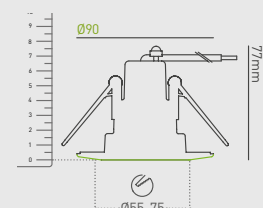

4000K 55°
Additional diagrams available at collingwoodlighting.com

H2 Lite

Flicker-free, dimmable, fire-rated, LED downlight complete with bezel

- **IP65*** Suitable for use in bathrooms
- **FLICKER FREE** Flicker-free
- **4** 4 year extended warranty available

1. 55°
   - 5.8W
   - 855-75
   - 47°C
   - 40°C
   - DIM
   - SELV
   - 210g
   - 1
   - 40,000h
   - 35DCM
2. IP65 (front) / IP20 (back) | * Ceiling only

PHOTOMETRICS @ 25°C

Colour	Beam angle	Finish	Product code	CRI	lm	lm/W	lx at 1m
4000K	55°	B / Steel	DL388BS5540	>80Ra	430	74	420
	55°	Matt White	DL388MW5540	>80Ra	430	74	420
3000K	55°	B / Steel	DL388BS5530	>80Ra	405	70	400
	55°	Matt White	DL388MW5530	>80Ra	405	70	400

GENERAL

Building regulations	Part B (fire protection), C (moisture protection), E (acoustic protection), P (electrical safety) and L (conservation of energy - 2014 regulations)
Construction material	Mild Steel
Inrush current	1A 0.5ms
Maximum ceiling thickness	40mm

WIRING

Cable/flying lead	0.2m (Class II)
Type of wiring required	Parallel (mains) 220-240V AC 50/60Hz

LED DRIVERS

Product code	Input voltage	Input current	Power factor	Dimming	Bathroom zone
N/A (driver built in)	220-240V	-	>0.88	Yes (mains)	1 (ceiling only)

ACCESSORIES

Product code	Description
DLCONVERT70	Converter plate
DM298GRID	Mains grid dimmer
14800121 (SPOTCLIP-III)	Insulation cover cap for recessed downlights - call us on 01604 495 151 for more details

This luminaire contains built-in LED lamps.

The lamps cannot be changed in the luminaire.

LED

A++
A+
A
C
D
E

874/2012