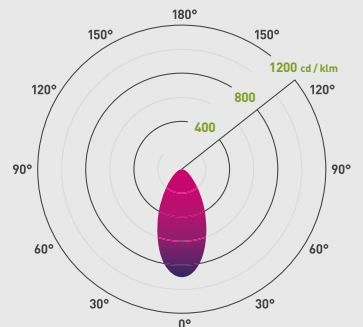

FEATURES & BENEFITS

- › Uses latest single source technology to replicate traditional halogen look
- › Mains dimmable as standard
- › Compact integral driver for easy installation
- › 4 year extended warranty available
- › LED downlight complete with bezel for a straightforward fit