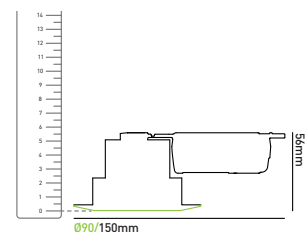

#### Features & Benefits

- Adjustable to  $\pm 20^\circ$  to direct light
- 30, 60 & 90 minute fire rating
- Equivalent to 50W Halogen
- Flexible driver position for easy installation
- Low profile. Only 56mm height

#### PHOTOMETRICS @ 25°C

Colour	Finish	Product code	Beam angle	Wattage	Life of LED	CRI	lm	lm/W	lx(1m)
NW / 4000k	B/Steel	H4FF38BSNWDIM	38°	8.5W	L70, B10 70,000hrs	>80Ra	565	66	1700
	Chrome	H4FF38CRNWDIM							
	White	H4FF38WHNWDIM							
WW / 3000k	B/Steel	H4FF38BSWWDIM					530	62	1500
	Chrome	H4FF38CRWWDIM							
	White	H4FF38WHWWDIM							

#### Dimensions