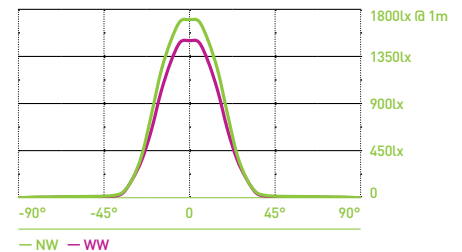

#### PHOTOMETRICS @ 25°C

Colour	Finish	Product code	Beam angle	Wattage	Life of LED	CRI	lm	lm/W	lx(1m)
NW / 4000k	B/Steel	H4FF38BSNWDIM	38°	8.5W	L70, B10 70,000hrs	>80Ra	565	66	1700
	Chrome	H4FF38CRNWDIM							
	White	H4FF38WHNWDIM							
WW / 3000k	B/Steel	H4FF38BSWWDIM					530	62	1500
	Chrome	H4FF38CRWWDIM							
	White	H4FF38WHWWDIM							