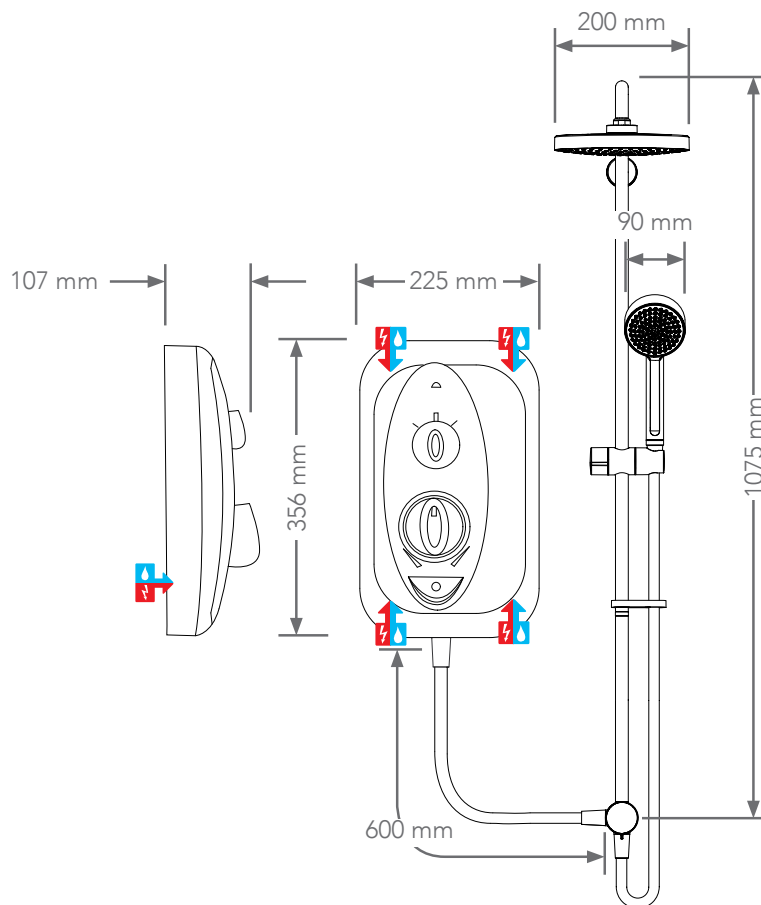

Terminal Block connections: Maximum 16mm²

Water entry points: Left and right (rising, falling & rear)

Cable entry points: Left and right (rising, falling & rear)

Inlet connections: 15 mm plastic stub, compression or push-fit fittings

Outlet connections: 1/2" BSP Male

Supply Conditions (hot and cold)

Minimum maintained pressure: 10.8kW: 1.0bar (10metre head); 9.5kW: 0.7bar (7metre head)

Maximum maintained pressure: 5.0 bar (50 metre head)

Maximum static pressure: 10.0 bar (100 metre head)

Performance

Temperature stability: \pm 6°C

Safety Features

Phased shutdown: No

Factory set to safe max temp: No

Mira Sensi-flo™: No

Accessories

Wide range of accessories available at www.mirashowers.co.uk

Approvals

BEAB approved

Kiwa certified

WRAS approved (Water Regulations Advisory Scheme)

Intertek

Dimensions

To download other resources, and for more information and advice on our products just visit: www.mirashowers.co.uk