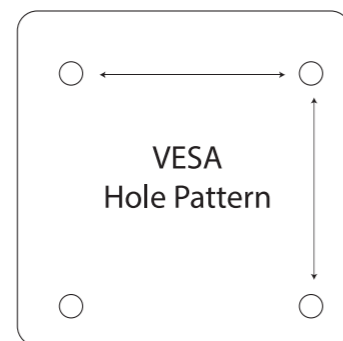

Locking Types & Level Adjustment

Pull Safety Lock

Provides an easy solution for mounting and unmounting your TV securely to and from the wall.

Toolless Tilt Lock

Ensures effortless adjustment of your tilt wall mount to avoid glare and reflections.

Level Adjustment

Allows you to adjust the level of the TV once it is on the wall.

How to measure your VESA

VESA Explained

- VESA is the standard adopted by most TV manufacturers for wall bracket mounting.
- There are 4 holes on the back of every flat screen TV and the space between the holes is governed by the VESA standard.
- VESA comes in a range of sizes depending on the weight and size of the flat screen TV; sizes 50 x 50mm, 75 x 75mm, 100 x 100mm, 200 x 100mm and so on... are standard. Not all flat screen TVs are compliant, contact the TV manufacturer for assistance if your TV does not appear to comply with VESA.
- To check if your TV or monitor is compliant, look at the rear of the display there should be 4 screw-holes in a square pattern or in larger displays a rectangular shape.
- Measure the distances between the holes in mm to find your VESA format.