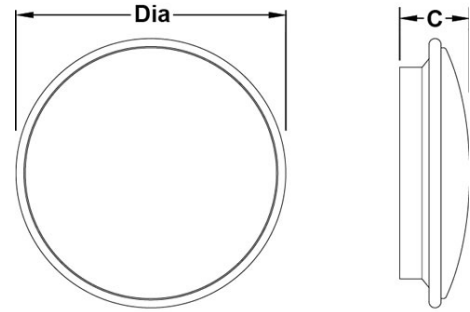

Construction:

- Spun aluminium body
- Opal polycarbonate diffuser

To Specify / Order: Shallow circular emergency (maintained mode) bulkhead as per Tamlite 'ELEGANCE' range supplied with lamp(s)